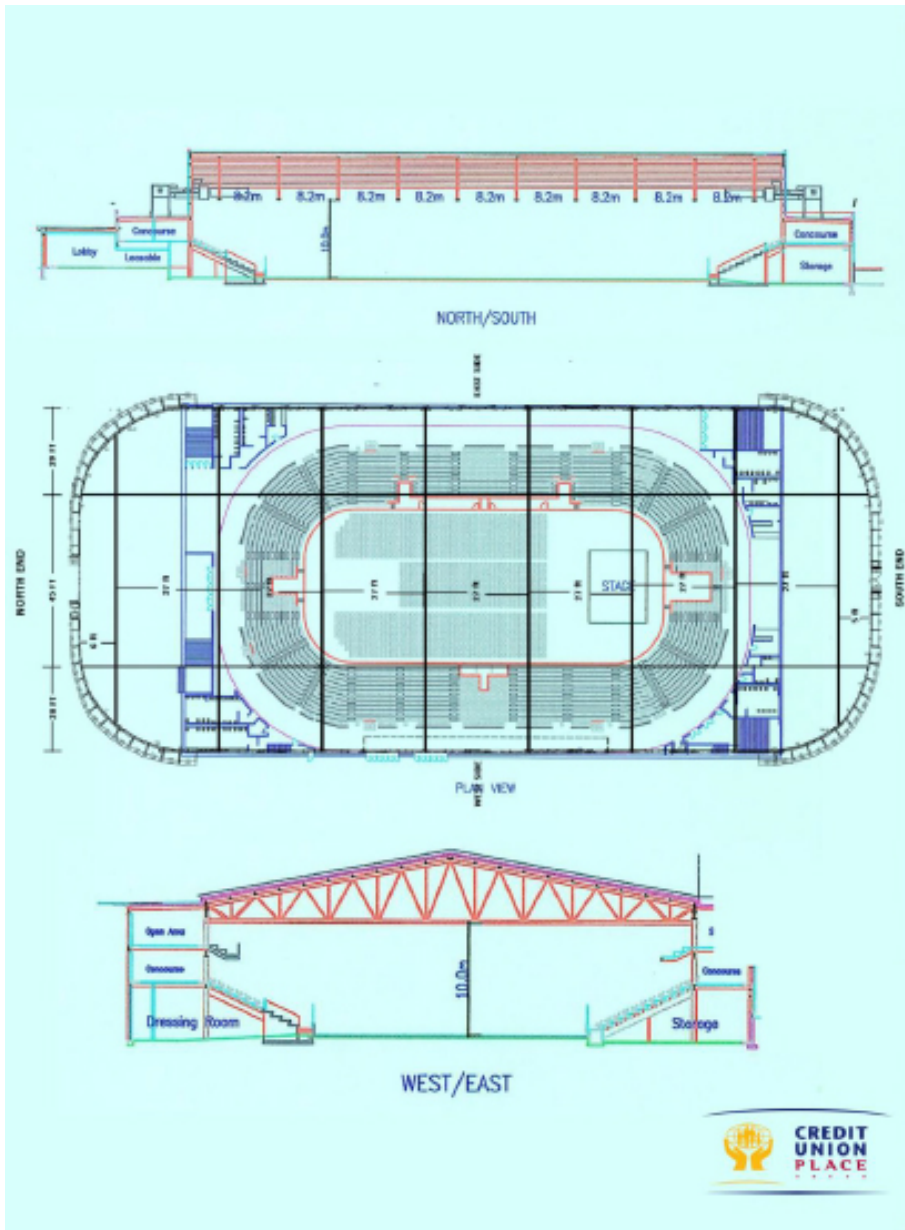

Eastlink Arena: This multipurpose facility is flexible enough to fit any small to medium scale tradeshow. The Eastlink Arena is equipped with 3490 fixed bowl seats, seating capacity of up to 5800 and a 17,000 sq ft ice surface.

The facility also features 6 "dressing rooms" which can be used as breakouts, 10 luxury suites, a large 3rd floor media level, and catering services for 2500.

Meeting Space	Sq. Ft.	Banquet	Board Room	Theatre
Eastlink Arena (Ice Surface/Tradeshaw Space)	17000	500	-	5500
Fixed Bowl Seating				3490
Conference Room A	1500	70	30	100
Conference Room B	1500	70	30	100
Conference Room C	1500	70	30	100
Conference Room (All 3)	4500	300		300
Meeting Room 1 (Executive Boardroom)	374		12	20
Meeting Room 2	488	20	20	30
Meeting Room 3	464	20	20	30
Oval Room	3782	220	30	200

Veteran's Convention Centre within Credit Union Place features 7 meeting rooms the largest of which is 4500 square feet and can accommodate a meeting for 300. The convention centre has state of the art audio-visual, sound and multimedia projection systems, video conferencing, wireless high speed and much more.